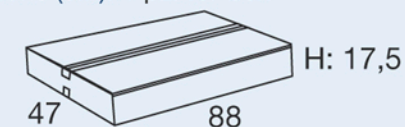

**Sack capacity:** 110 litres.

**Frame:** steel painted with epoxidic powder.

**On request:** wheels, two of which complete with brake.

*Black sack is not included.*

Dimensioni  
Dimensions  
(cm):

Dimensioni cartone - Packing dimensions (cm): 1 pz. for box