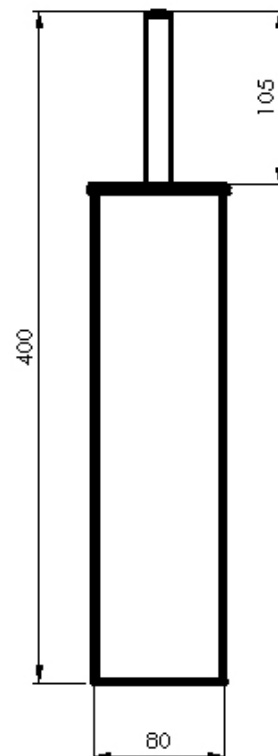

Art 46: Square brush holder in stainless steel.
Art 46:Portascopino quadro in acciaio inossidabile
Technical product sheet
Scheda tecnica

Art:46X1

Material: lid and container in stainless steel
AISI 304 (18/10) polished ,handle in polished
chrome-plated brass
Removable tray in polypropylene is equipped
with an anti-drop safety cap.
Quantity per pack: 1

Materiale: Coperchio e fusto in **Aisi 304 (18/10)**
lucido.
Manico in ottone cromato lucido.
Vaschetta interna estraibile in polipropilene con bor-
dino superiore
antigoccia.
Pezzi per cartone: 1

Article	net weight	gross weight	pack. dimensions	EAN
A46X1	KG 1	KG 1,18	45X11,5X11	8058269250232