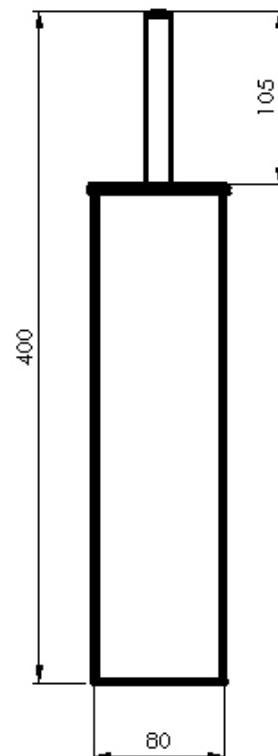

Art 46N: Square brush holder in stainless steel.
Art 46N: Square toilet brush holder in black painted stainless steel
Technical product sheet
Scheda tecnica

Art:46XN1

Material: Lid and barrel in Aisi 304 (18/10) black painted.
Square handle in black painted steel.
Internal removable polypropylene tray with top edge in black anti-drip color.
Internal brush black color.
Quantity per pack: 1

Materiale: Coperchio e fusto in **Aisi 304 (18/10)** verniciato nero.
Manico quadro in acciaio verniciato nero.
Vaschetta interna estraibile in polipropilene con bordo superiore colore nero antigoccia.
Spazzola interna colore nero.
Pezzi per cartone: 1

Article	net weight	gross weight	pack. dimensions	EAN
A46XN1	KG 1	KG 1,18	45X11,5X11	8058269250102